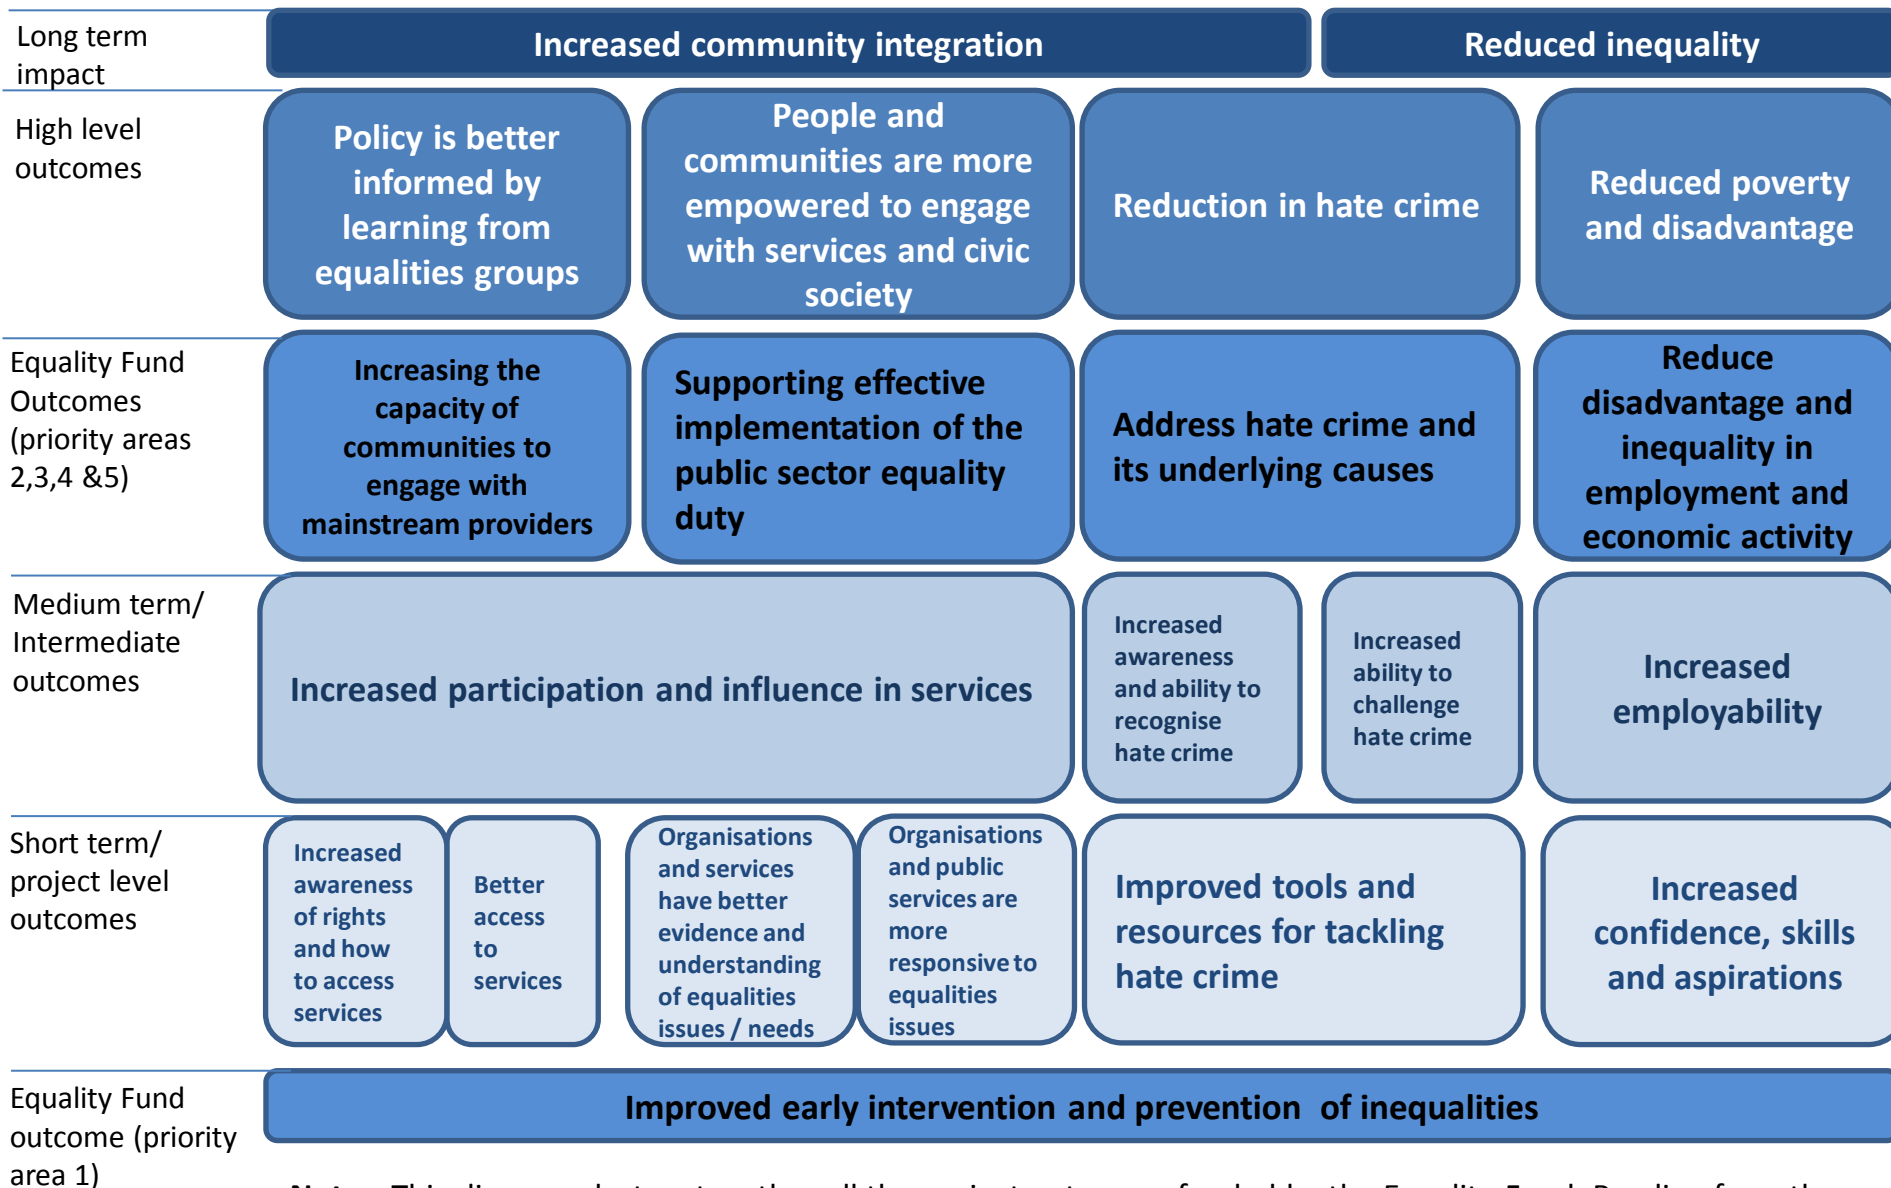

Equality Fund outcomes and impact – policy and practice

Notes: This diagram clusters together all the project outcomes funded by the Equality Fund. Reading from the bottom up, early intervention and prevention provide the foundation. Project-level outcomes are the building blocks of medium term outcomes and the Equality Fund priorities, contributing to high-level outcomes and societal impact. Project reports should tell the story of outcomes achieved, and the factors which affect this.